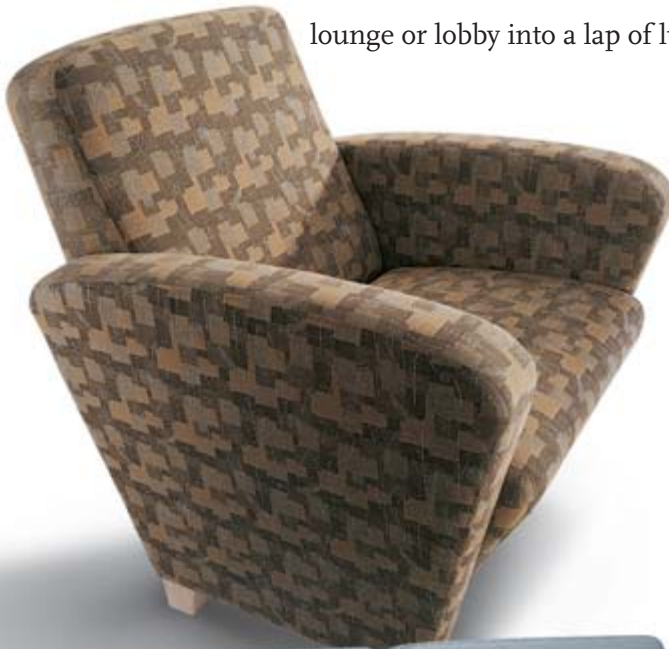

Says
“have a seat”
without saying
a word.

Whether you're talking about executive lounges or corporate lobbies, Fruition makes the room instantly inviting. Clean lines and softened curves give the club chair, the sofa, and the love seat a look that comforts employees and guests alike. Fruition's leg style matches the Versions Table Collection perfectly. So, turn your

lounge or lobby into a lap of luxury with Fruition.

Club Chair

Style # BFRL10 – Shown top in NI227674, ArcCom, Botany, Taffy, Natural

- Features fixed cushion back

MEASUREMENTS	
OVERALL DEPTH	30"
OVERALL WIDTH	30"
OVERALL HEIGHT	35.5"

Love Seat

Style # BFRL20 – Shown bottom in EI228091, ArcCom, Moonlit, Slate, Classic Cherry

- Has one center seam on the fixed seat cushion and two loose cushions on the back

MEASUREMENTS	
OVERALL DEPTH	34.5"
OVERALL WIDTH	55.5"
OVERALL HEIGHT	33.5"

Sofa

Style # BFRL30 – Shown on front in EI227542, ArcCom, Mirage, Honey, Natural

- Has one center seam on the fixed seat cushion and two loose cushions on the back
- Also available in leather, which has two seams on the fixed seat cushion and three loose cushions on the back